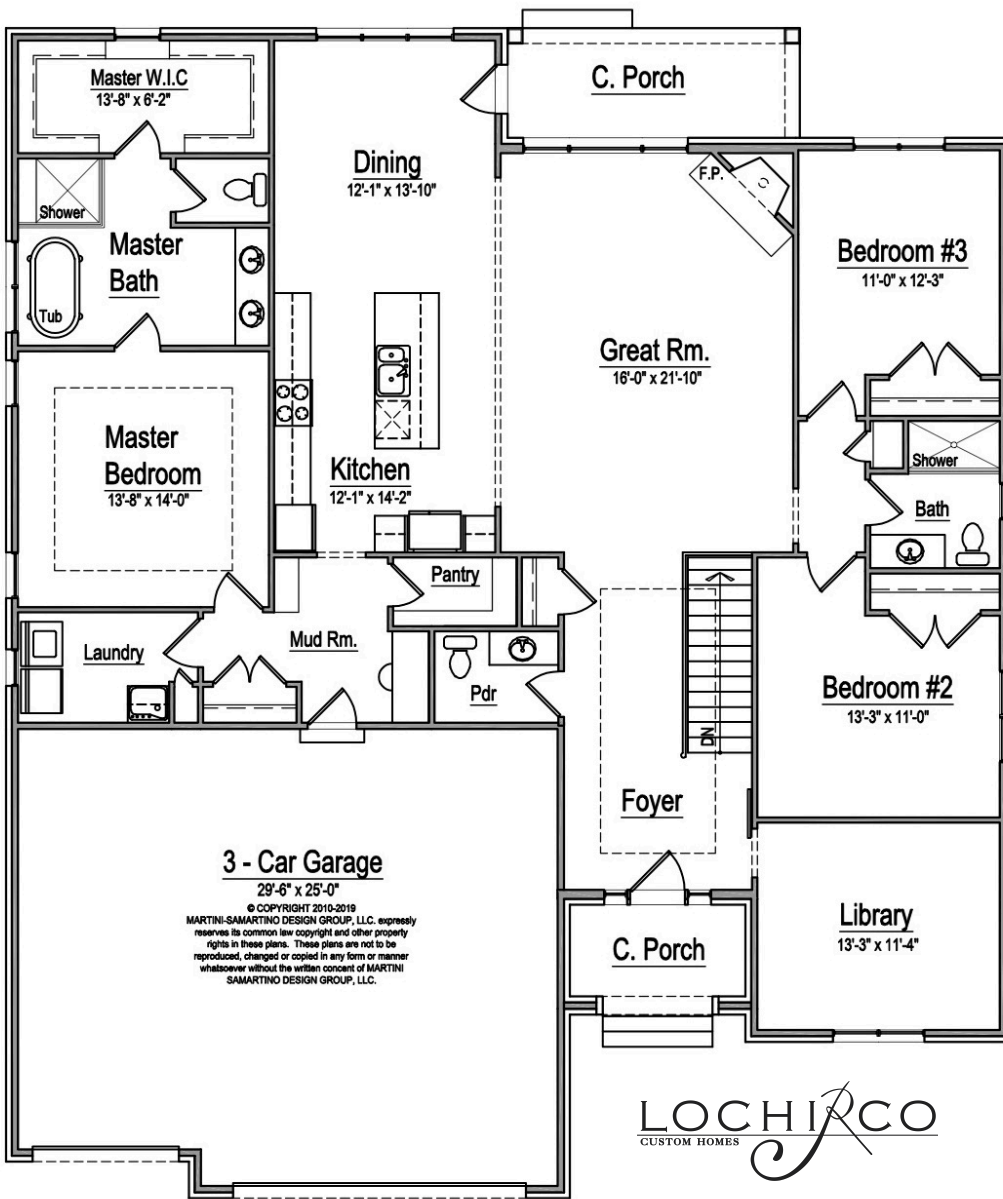

LENISE

split RANCH

LOCHIRCO
CUSTOM HOMES