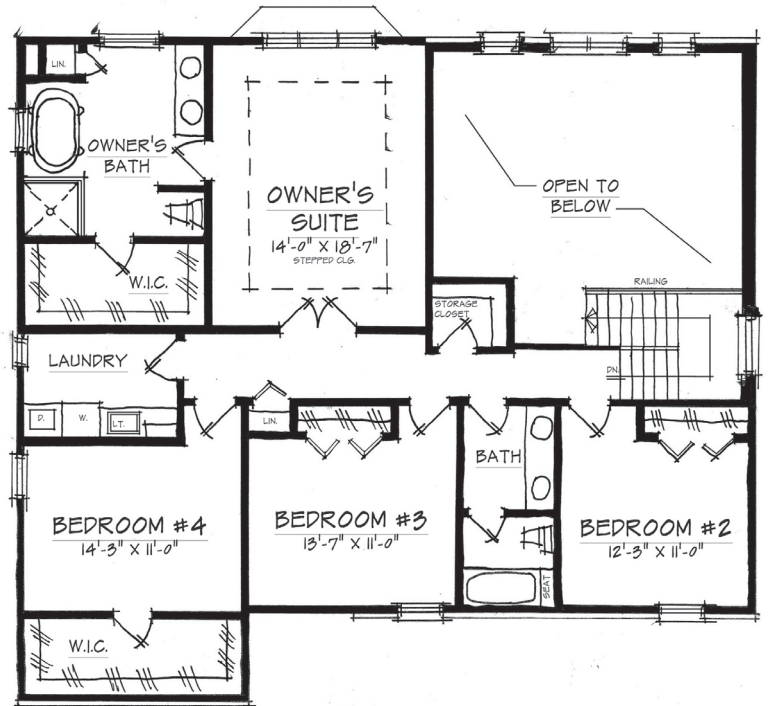

ASTORIA

colonial

LOCHIRCO
CUSTOM HOMES

FIRST FLOOR PLAN

SCALE 1/4" = 1'-0"

FIRST FLOOR: 1,510 SQ. FT.

SECOND FLOOR: 1,495 SQ. FT.

TOTAL: 3,005 SQ. FT.

SECOND FLOOR PLAN

SCALE 1/4" = 1'-0"

LOCHIRCO
CUSTOM HOMES