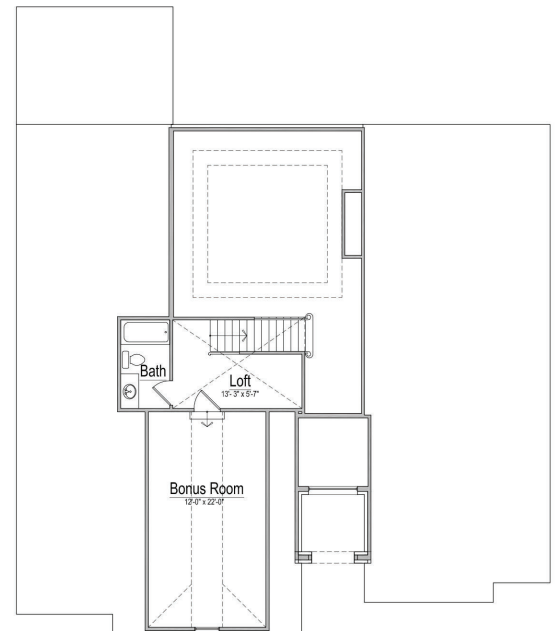

First Floor Plan
 First: 2,014 SQ. FT.

ALYSSA LIN RANCH

UPGRADES AVAILABLE
 BONUS ROOM
 FULL UPPER BATHROOM

LOCHIRCO
 CUSTOM HOMES

LIA LOCHIRCO

M: 586.321.9997

E: ALOCHIRCO@GMAIL.COM

Second Floor Plan
 Opt. Loft: 151 SQ. FT.
 Bonus: 287 SQ. FT.
 Total: 438 SQ. FT.