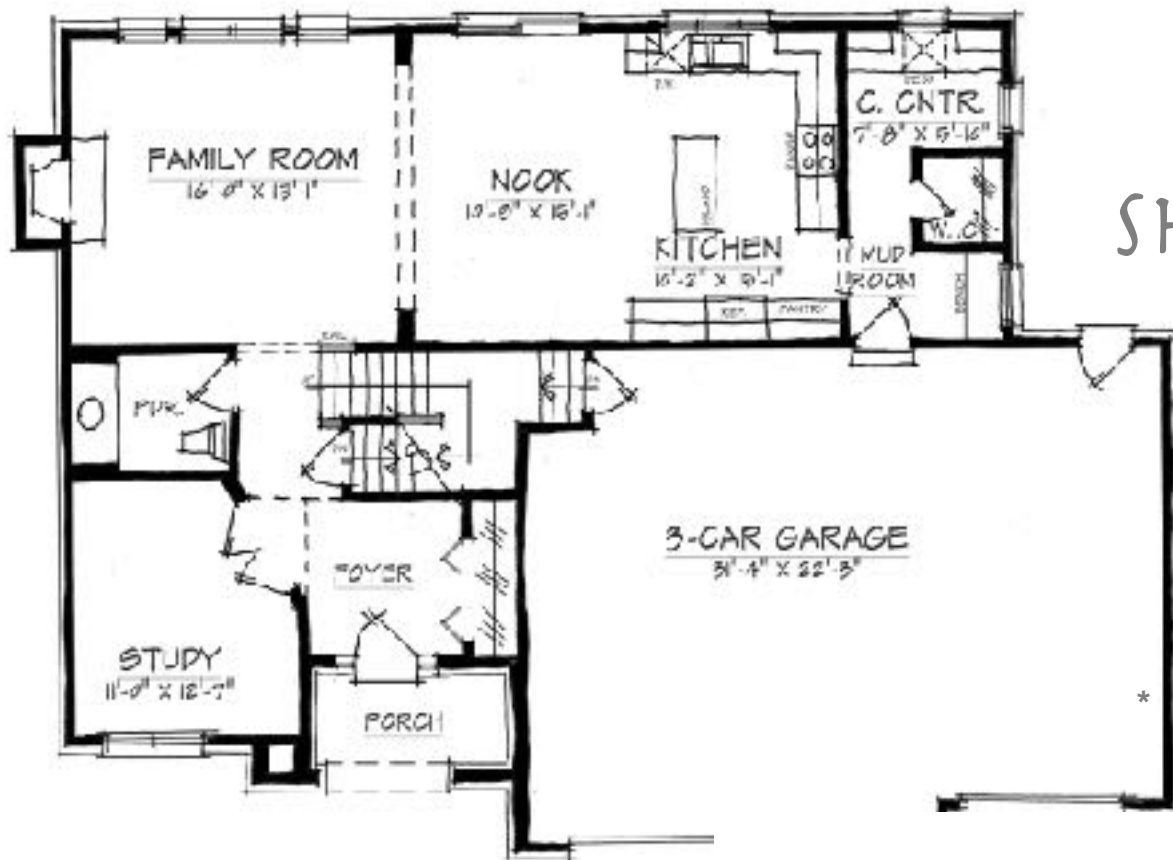

SHEFFIELD

SHEFFIELD

2,866sq. ft.

*3rd bathroom is an optional upgrade

SHEFFIELD

colonial

* optional 3th bathroom

FIRST FLOOR PLAN

SCALE 1/4" = 1'-0"
 FIRST FLOOR: 1,190 SQ. FT.
 SECOND FLOOR: 1,610 SQ. FT.
 TOTAL: 2,800 SQ. FT.

SECOND FLOOR PLAN
 SCALE 1/4" = 1'-0"