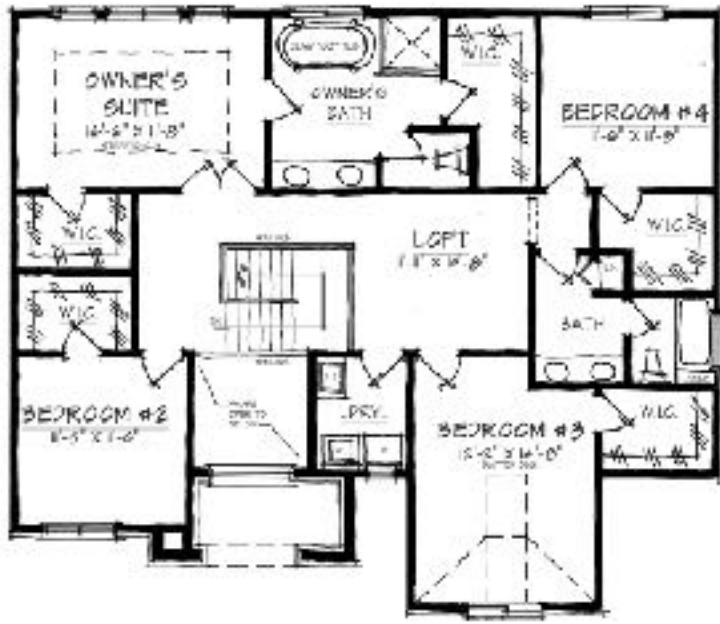

SHEFFIELD

SHEFFIELD

2,866sq. ft.

*3rd bathroom is an optional upgrade

SHEFFIELD

colonial

* optional 3th bathroom

FIRST FLOOR PLAN

SCALE 1/4" = 1'-0"
 FIRST FLOOR: 1,190 SQ. FT.
 SECOND FLOOR: 1,610 SQ. FT.
 TOTAL: 2,800 SQ. FT.

SECOND FLOOR PLAN
 SCALE 1/4" = 1'-0"